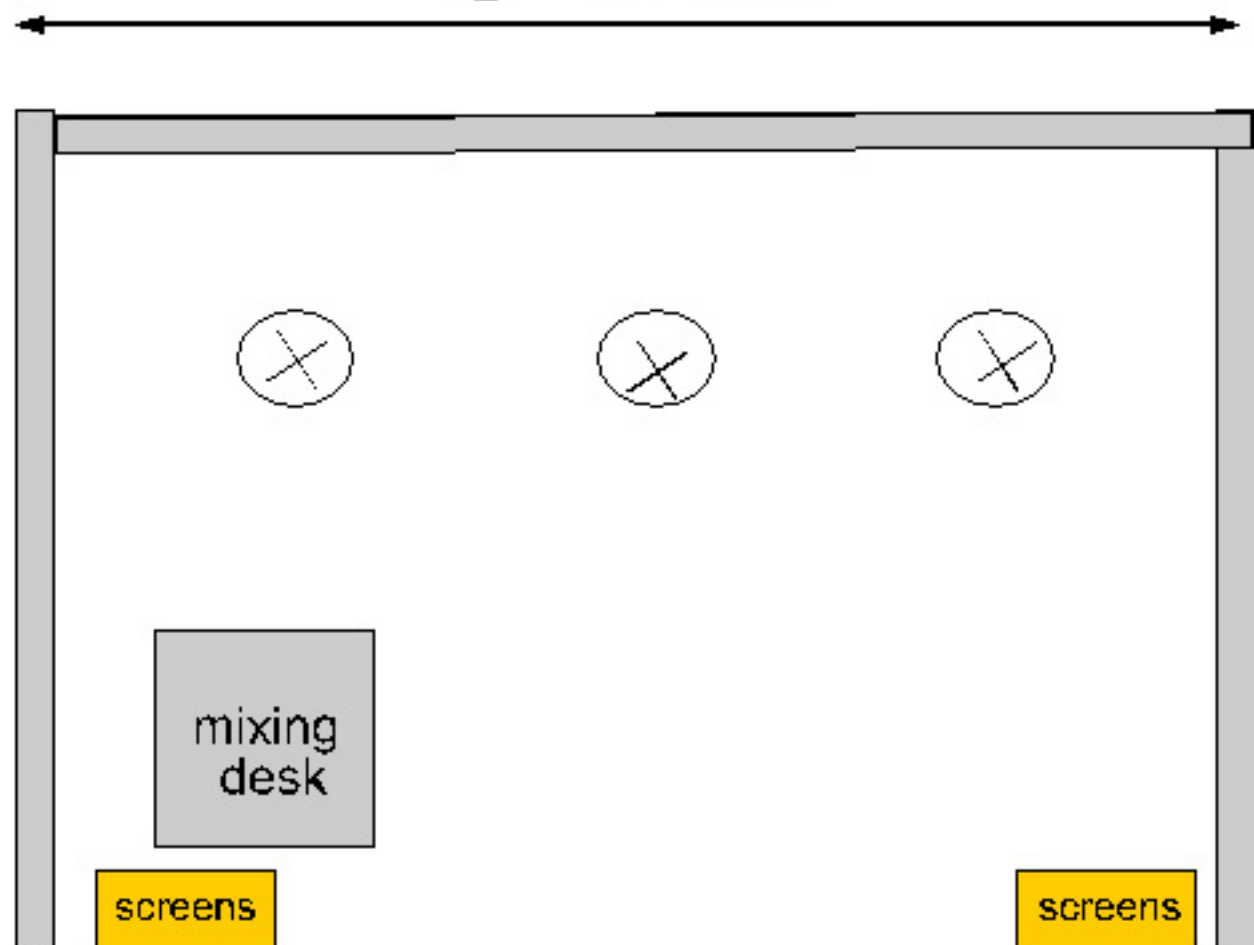

## 3 mtr

## 3 mtr

This needs to be set up in an area where the music can be heard

Space is 3mtr sq plus area for people to crowd around to watch monitors

Access to power point

Flat load required